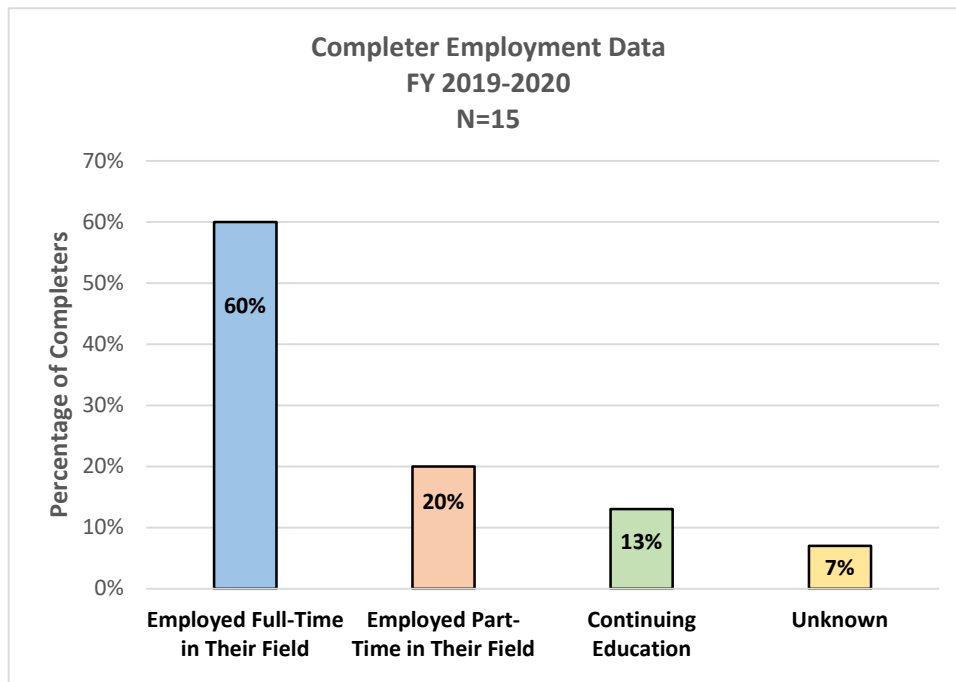

What are KWU Teacher Education Department graduates doing after graduation?

The Completer Employment Data chart identifies the number of completers for the FY 2019-2020 and their known employment status.